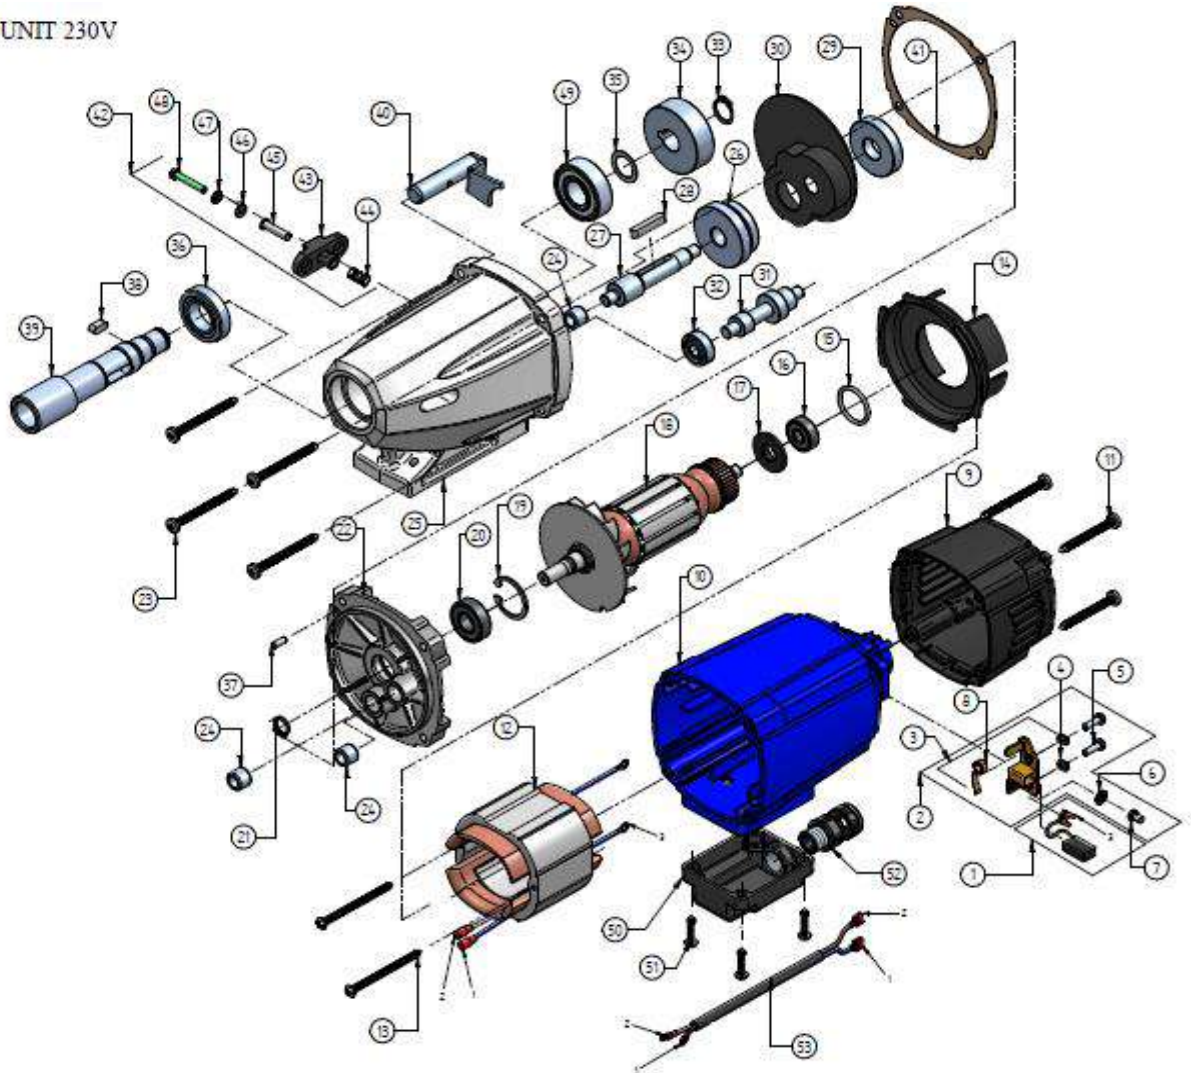

Spare part list 2022/2023
FE Powertools, NL

FE 50DC Motor

MABasic 50 DRIVE UNIT 230V

Spare part list 2022/2023

FE Powertools, NL

FE 50DC Motor

Pos. No.	Article no.	Description
1	22099B42	Auto Cutoff Carbon Brush Pair
2	23199B35	Brush Holder SA total
9	22104B20	Back cover
10	25904B05	Field case (Blue)
11	23117B01	Screw 4.8x55
12	7132A150	Field SA
13	22017B03	Screw 3.9x60
14	27732YB140	Baffle
15	2203B03	O ring
16	2110902B101	Ball bearing 608
17	22004B04	Dust washer
18	7132A100	Armature SA
19	22017B04	Circlip 28mm x 1.2 B Type
20	21909B01	Ball bearing 6001 ZZ
21	2121771B100	Circlip A11
22	24501B03	GC Cover (silver)
23	22017B16	Screw 4.8x45
24	22509B01	NRB 8-12-10 HK810
25	25901B21	Gear case (silver)
26	2713234B40	Gear Cluster
27	2712234B60	Inter shaft for gear cluster
28	2802006B02	Key 5-5-28
29	27132AB470	Intermediate gear
30	27132AB625	Grease barrier
31	2713235B00	Inter pinion
32	2110902B101	Ball bearing 608 2z
33	2121765B100	Circlip 15x1 A Type
34	2713234B30	Spindle gear
35	23117B04	Washer 15/22 x 0.2
36	22009B03	Ball bearing 6904-2RS
37	22117B23	Dowel 4 x 12
38	2802006B01	Key 5-5-12
39	271323B420	Spindle
40	2129945B100	Coupling bolt SA
41	2120307B100	Gasket
42	21299104B100	Gear changer SA Black
49	21909B03	Ball bearing 6203-2RS
50	2120410B100	Side cap
51	2121774B100	Screw 4.8 x 19